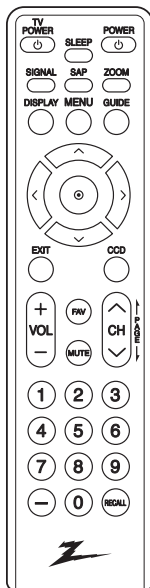

DIGITAL TV TUNER

Converter Box

DTT900

FEATURES

Broadcasting System	ATSC
Audio	Dolby Digital 2ch Downmix
Video	480i
Aspect Ratio	4 Modes
Channel Add/Erase/Skip	•
Channel Auto Search	•
Closed Captioning	•
Parental Control	•
Favorite Channel	•
Flash Back	•
Program Guide	Current/Next (When Available)

MENUS

Language	English/Spanish/French
Initial Language	English

REAR PANEL INPUTS/OUTPUTS

Composite Video Out	1
Analog L/R Audio Out	1
Terrestrial RF Input	1
RF Module Output	1

SUPPLIED ACCESSORIES

Remote Control Type	Universal
A/V Cable (RCA Type)	1
RF Cable (RCA Type)	1
User Manual	English/Spanish
Quick Setup Guide	English/Spanish
Battery (AAA)	1

SPECIAL FEATURES

Closed Caption On/Off	•

SPECIAL FEATURES (CONTINUED)

Auto Power Off	•
Parental Lock	•
Channel Add/Delete	•

POWER

Consumption (Typical)	< 8W
Stand-by Consumption	< 1W
Energy Star Compliant	•

SPECIFICATIONS

Dimensions (W x H x D)	8.5" x 1.8" x 6.4"
Dimensions w/Packaging (W x H x D)	12.8" x 2.9" x 9.9"
Weight	1.65 lbs
Weight In Package	3.21 lbs.
UPC	719192172593
Limited Warranty	1 Year Parts/90 Days Labor

REMOTE